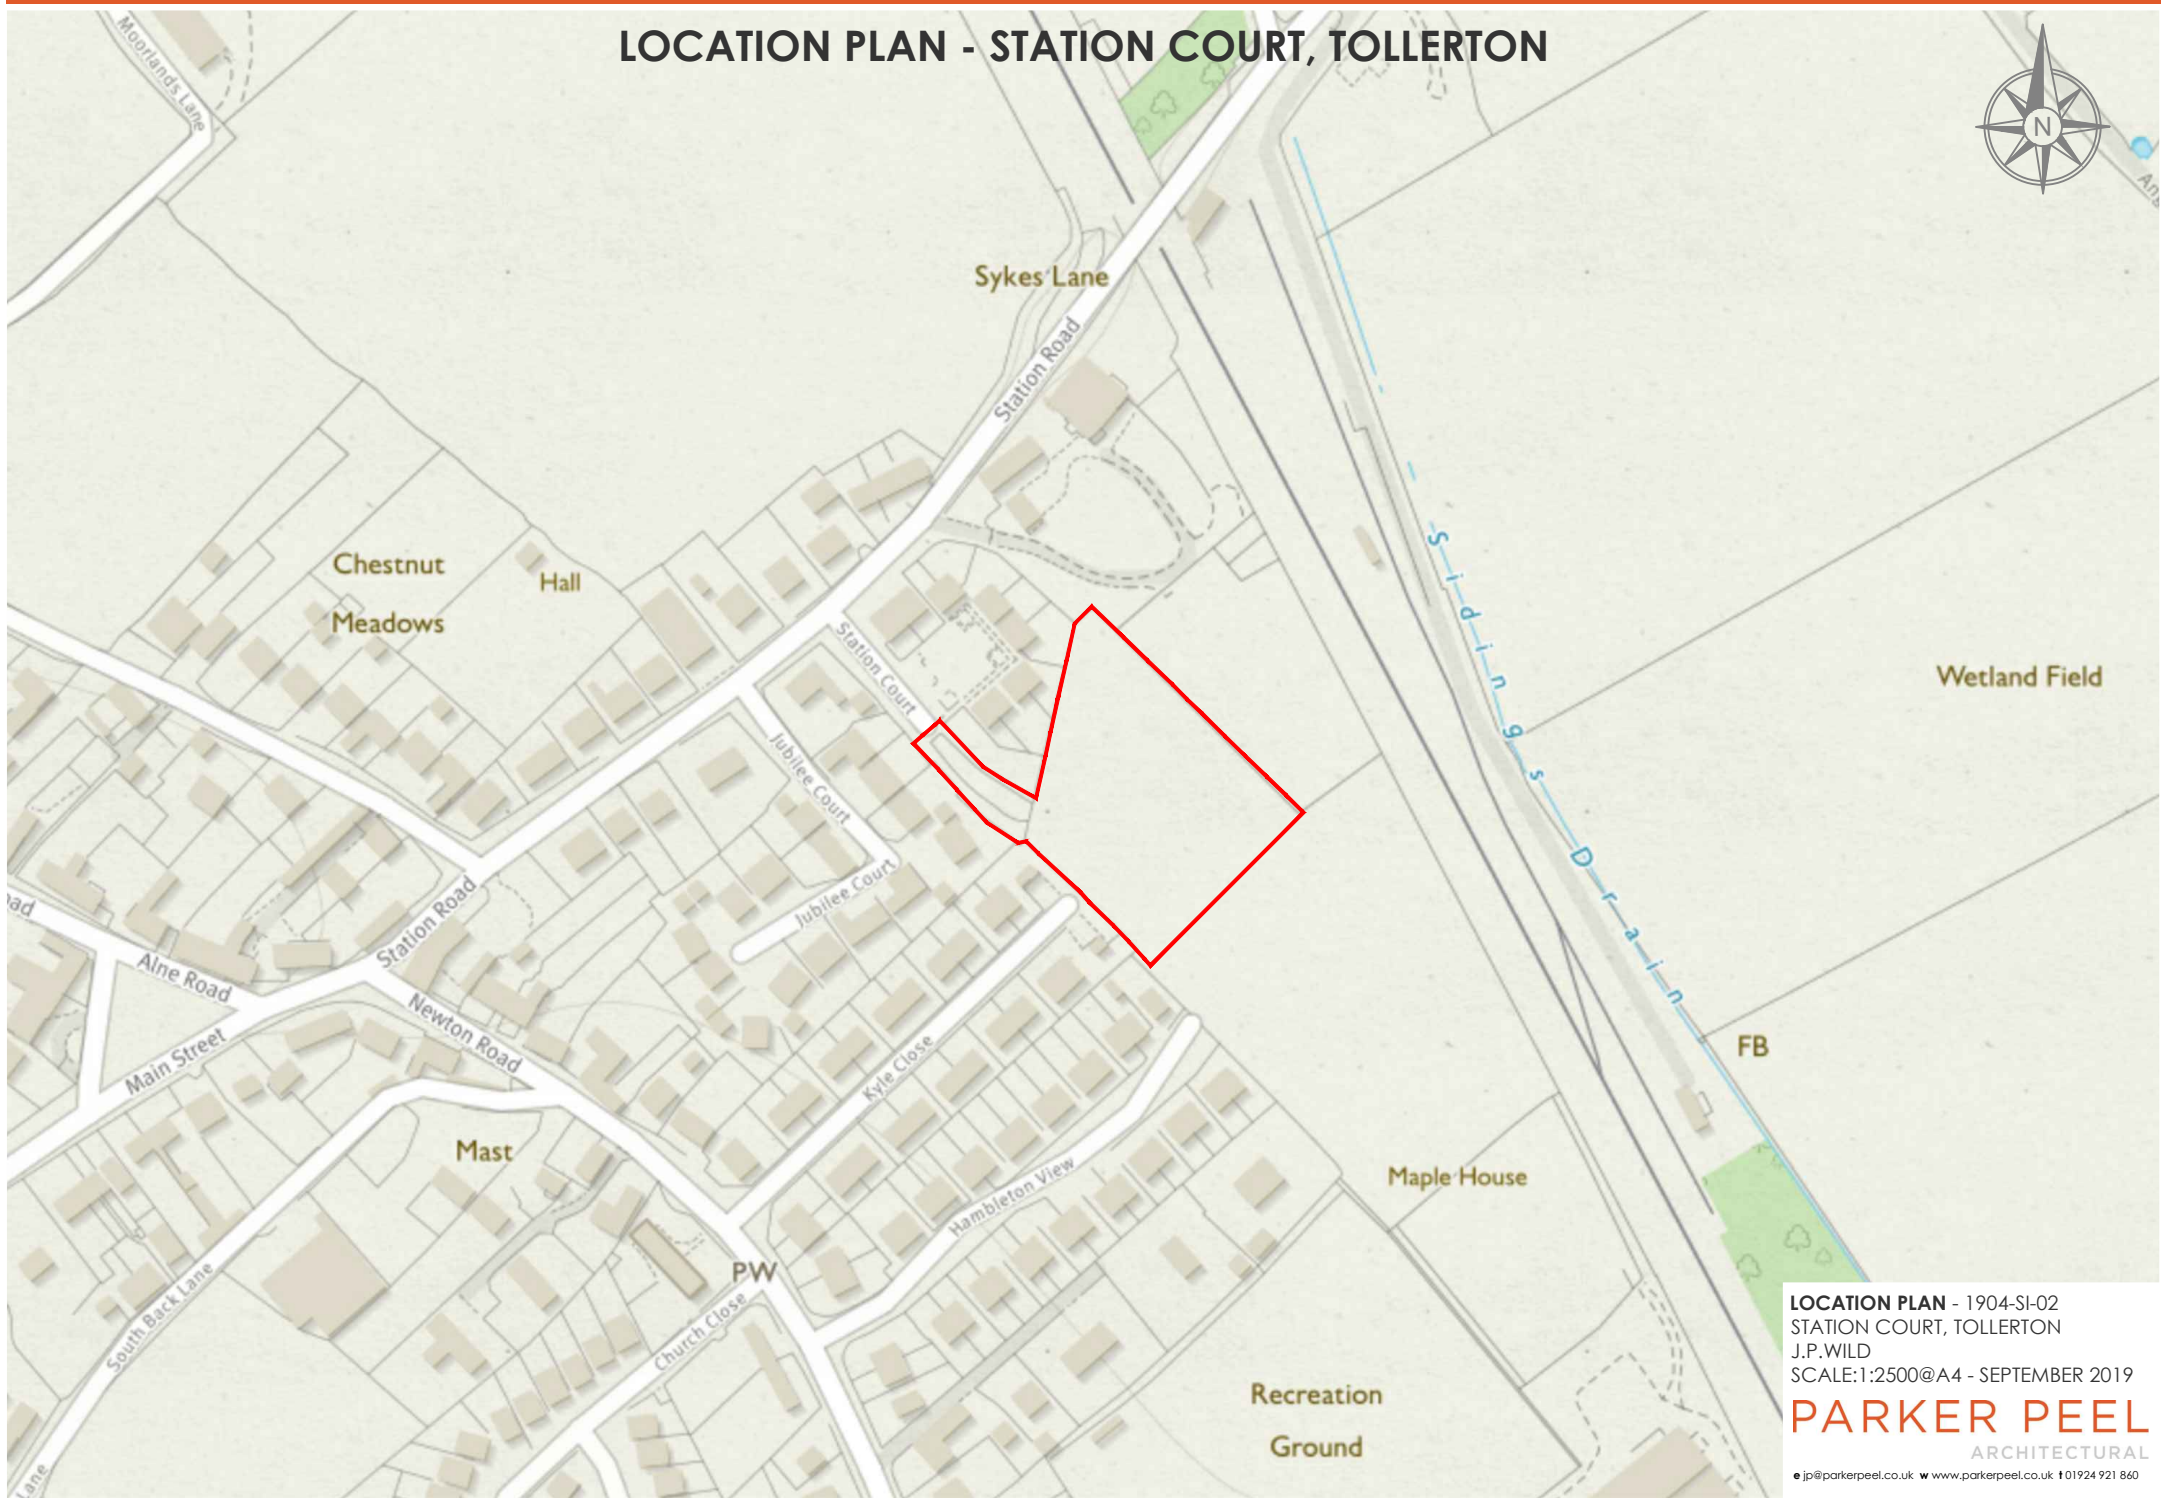

# LOCATION PLAN - STATION COURT, TOLLERTON

LOCATION PLAN - 1904-SI-02  
STATION COURT, TOLLERTON  
J.P.WILD  
SCALE:1:2500@A4 - SEPTEMBER 2019  
**PARKER PEEL**  
ARCHITECTURAL  
e.jp@parkerpeel.co.uk w www.parkerpeel.co.uk t01924 921 860