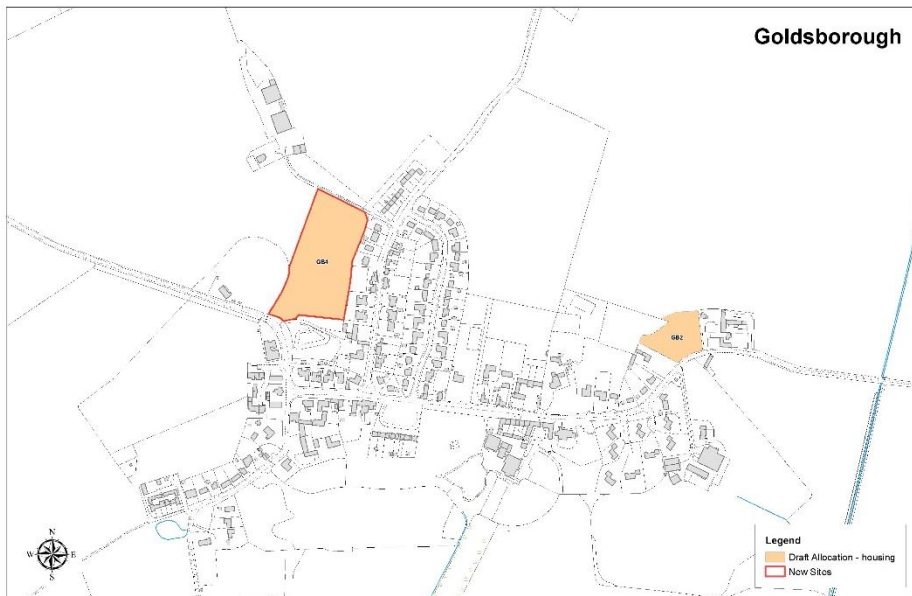

## Location Plan

## Emerging Harrogate District Local Plan Proposed Housing Allocations in Goldsborough

Dear Resident,

This leaflet is provided to inform you of DH Land Strategy's intention to submit, in the near future, an Outline planning application on land adjacent to the cricket pitch, York Road, Goldsborough, for the erection of 39 dwellings. Of these, 16 dwellings will be affordable in line with local policy.

The application site is a proposed housing allocation in the emerging Harrogate District Local Plan, site reference GB4.

This outline application will seek approval for the principle of development along with a single vehicular access point from York Road. The proposals will retain existing boundary trees and will include the planting of additional native tree species. An area of restricted public access is required to create a buffer between the proposed development and the cricket pitch and provides onsite greenspace with biodiversity enhancement opportunities.

NORTH

Scale 1:500 at A2

Post and rail  
fence enclosing  
Public Restricted  
Access Area

Public  
Restricted  
Access

Cricket Pitch

Access to  
existing  
house

Land adjacent to the Cricket Pitch, Goldsborough